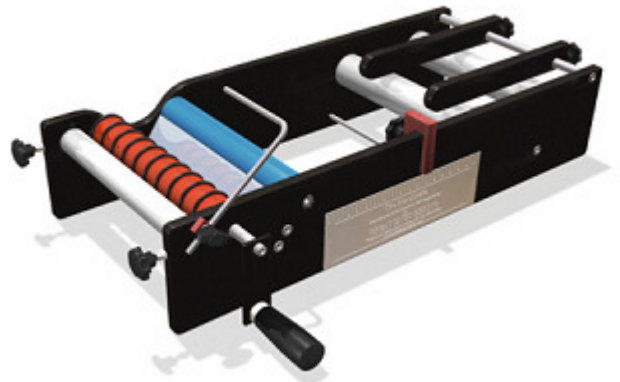

Manual labeller

Hand operated label applicator. Place the bottle on the rollers and turn the handle to apply self adhesive labels from a roll. Easily adjustable for a wide range of bottle and label sizes including full wrap-around and front-and-back off the same roll. Simple to use but well engineered and robust.

- Max. label height 175mm, bottle diameters 50 to 250mm.
- Speed 300 to 500 bottles per hour

Guide price £550 plus VAT

Electric labeller

Quick and easy - place the bottle on the rollers and press the foot pedal.

- Model available to apply front and back labels at the same time with variable spacing.
- Can accommodate a wide range of round containers from small diameter bottles to large jars.
- Solid machine with robust steel frame
- Up to 1000 bottles per hour

Single label model, guide price: £1,150 +VAT

Front and back model, guide price: £1,324+VAT

Semi-automatic labeller

Industrial machine. Place the bottle on the rollers and label is automatically applied from a roll. Easily adjustable for a wide range of bottle and label sizes including full wrap-around and front-and-back off the same roll.